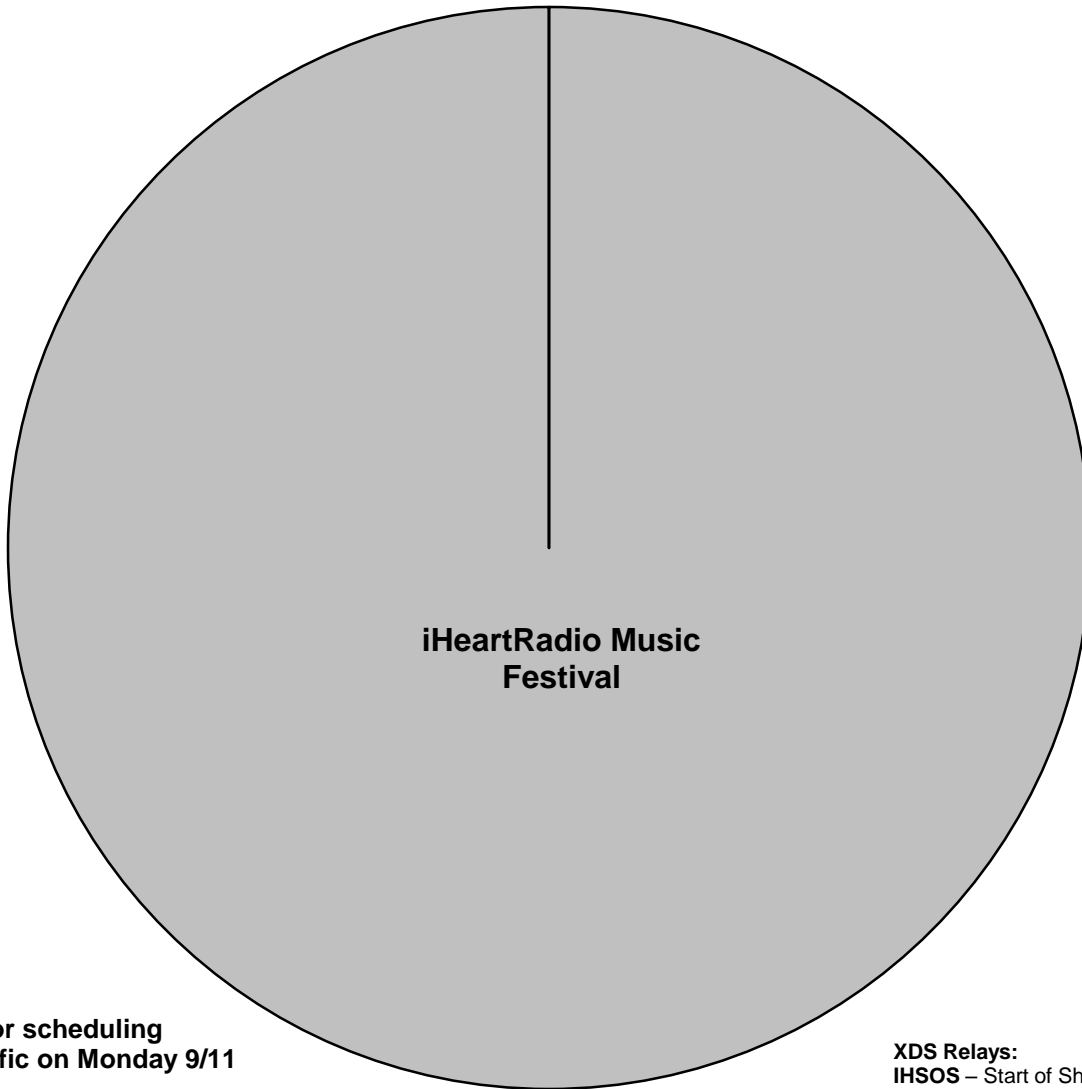

iHeartRadio Music Festival 2017
XDS Program: IHMF - 2017 (PID 1081)
Effective Date: Friday, September 22nd, 2017
Premiere XDS PRO4-P Satellite
10:00 PM - 4:00 AM Eastern
9:00 PM - 3:00 AM Central
8:00PM - 2:00 AM Mountain
7:00 PM - 1:00 AM Pacific
Hour 2 of 6

IHID
00:00

**iHeartRadio Music
Festival**

**PID available for scheduling
after noon pacific on Monday 9/11**

**Testing Monday 9/11 through Wednesday 9/20
with audio and cues
and Thursday 9/21 with audio only
during posted show hours**

Legal ID Cue will be triggered as close to the top of hour as practical. First Hour has no ID at start of show.

Up to 3 Floating Liners Per Hour

It is HIGHLY RECOMMENDED that you schedule a board operator for the evening and run a local delay.